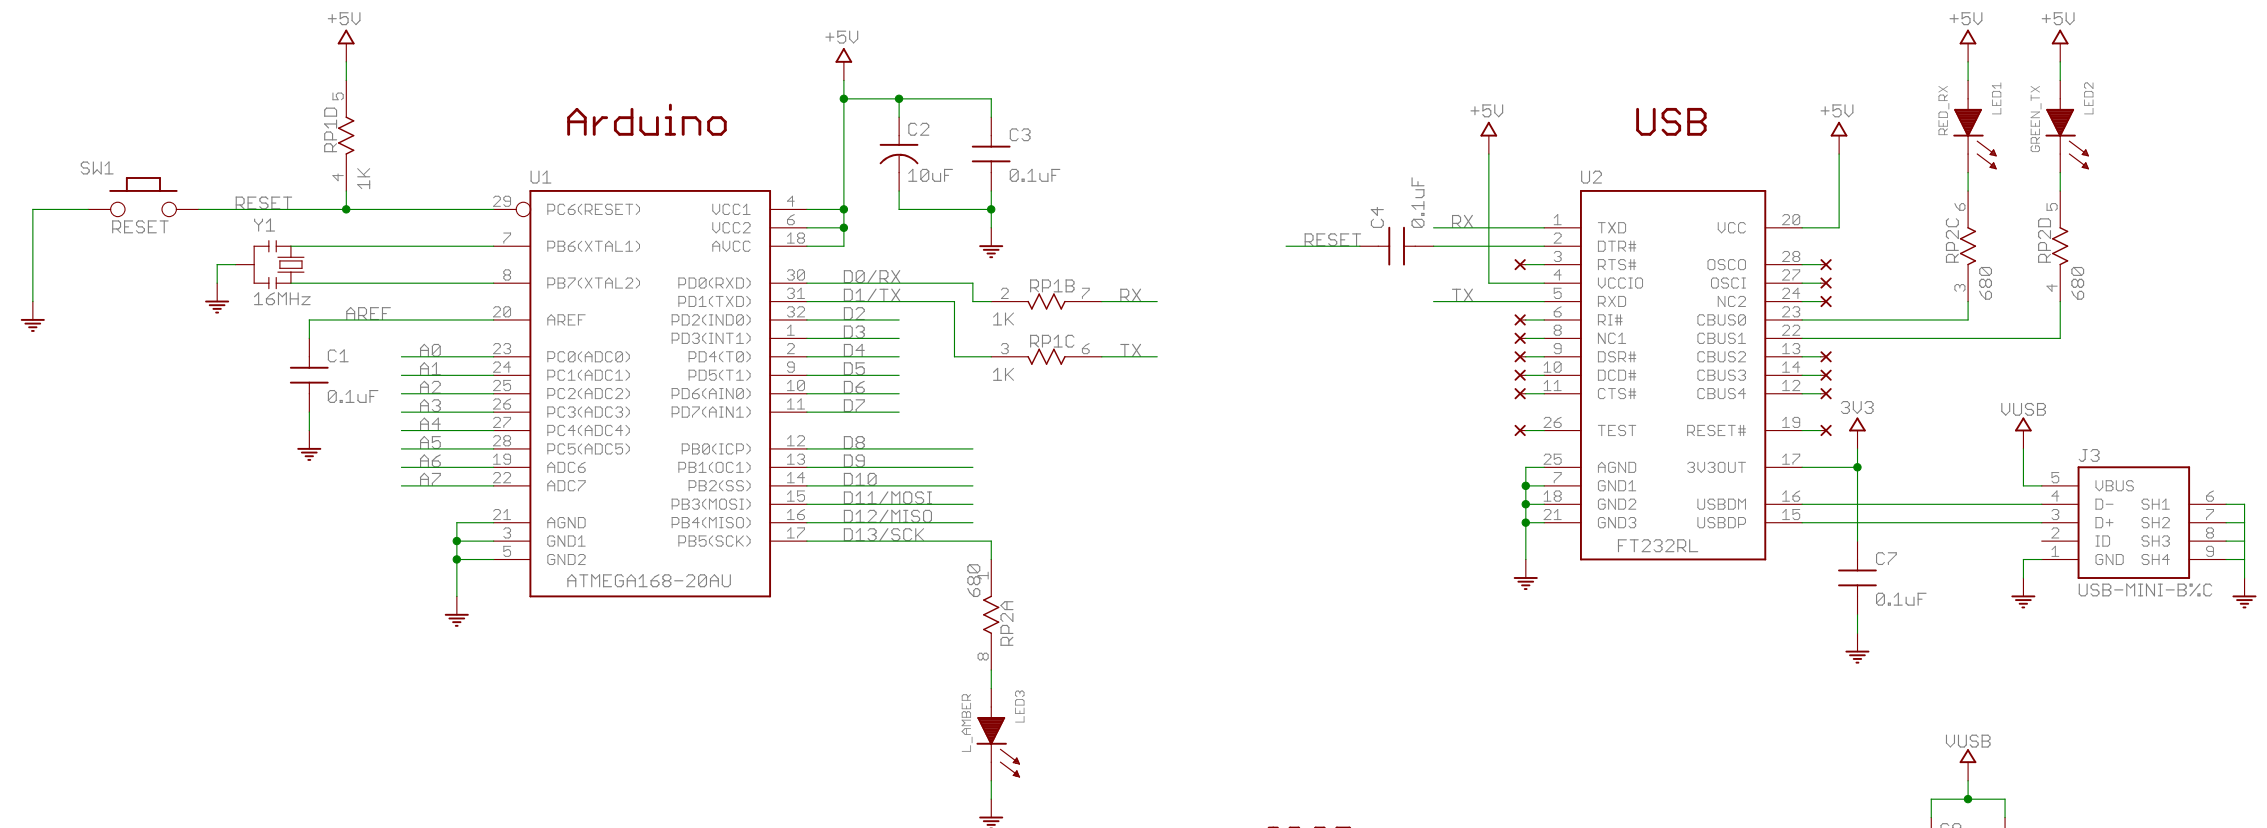

Arduino Nano v3.0

Copyright 2009 under the Creative Commons Attribution Share-Alike 2.5 License

<http://creativecommons.org/licenses/by-sa/2.5/>

G ⊗ ⊗ ⊗ ⊗

TITLE: Arduino Nano2

Document Number:

REU:
3.0

Date: 7/21/2009 12:32:59 PM

Sheet: 1/1